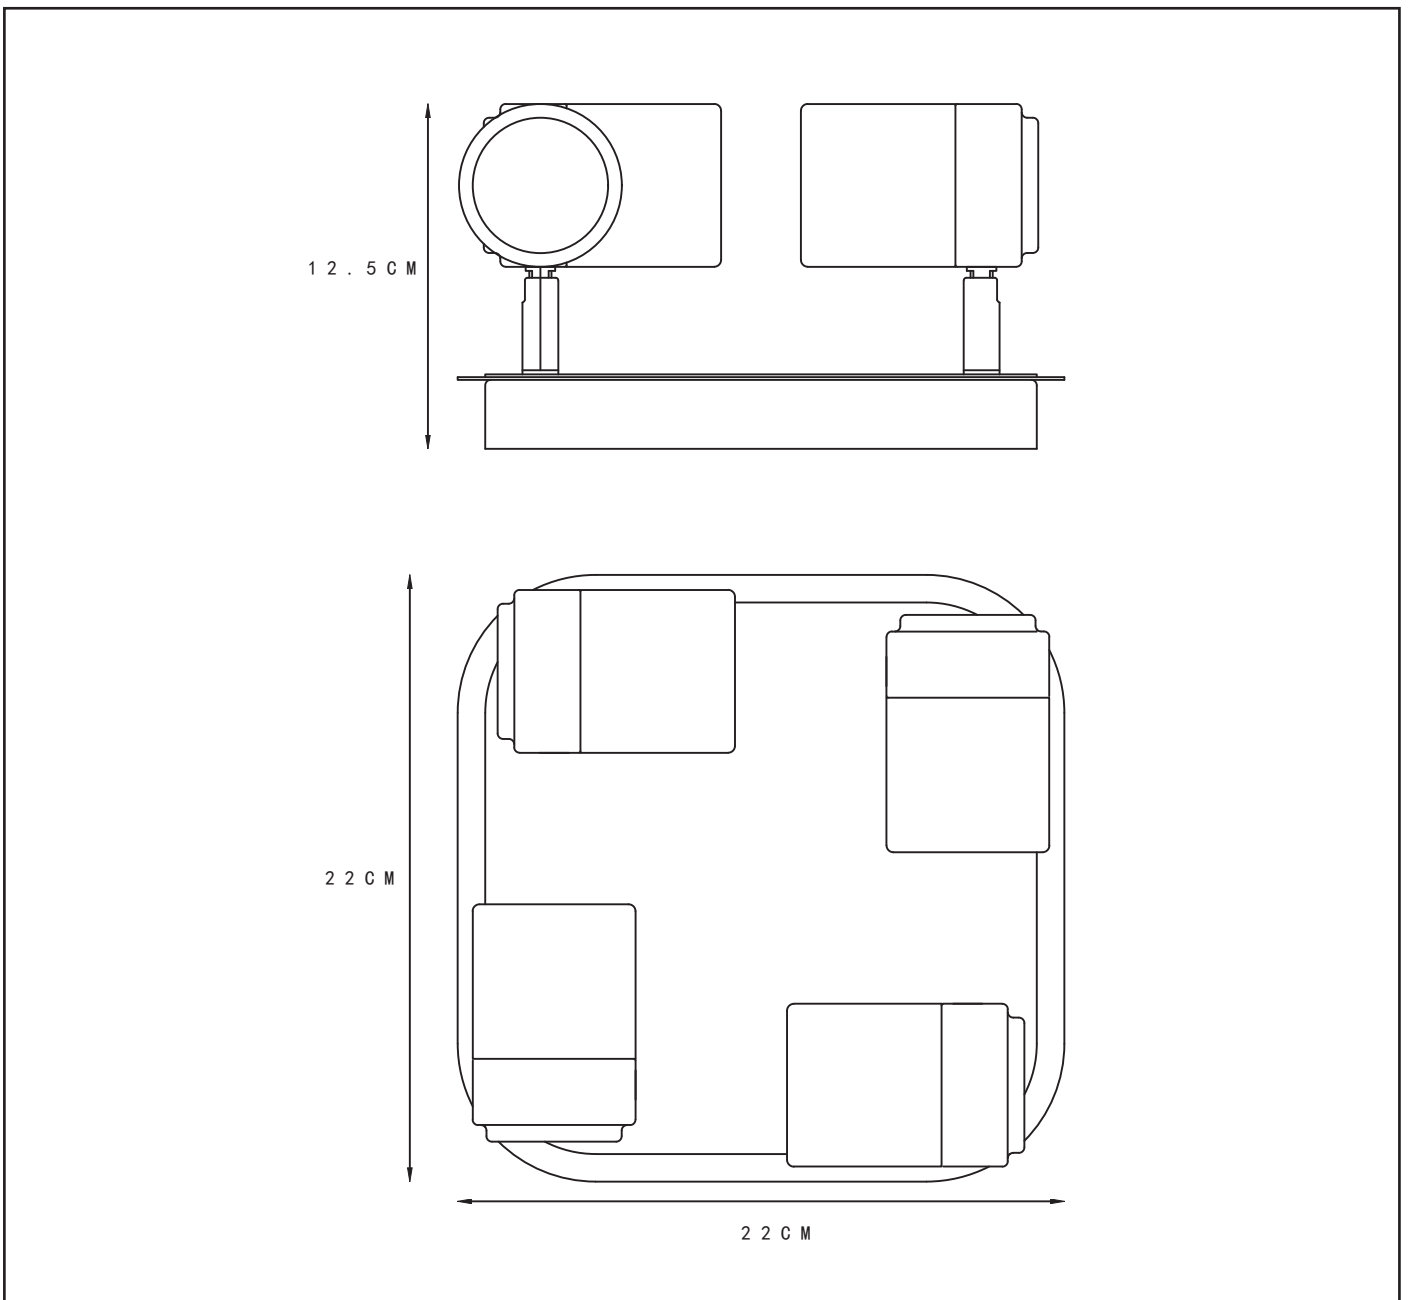

LENNERT

Item number : 26957/20/12

EAN code : 5411212262622